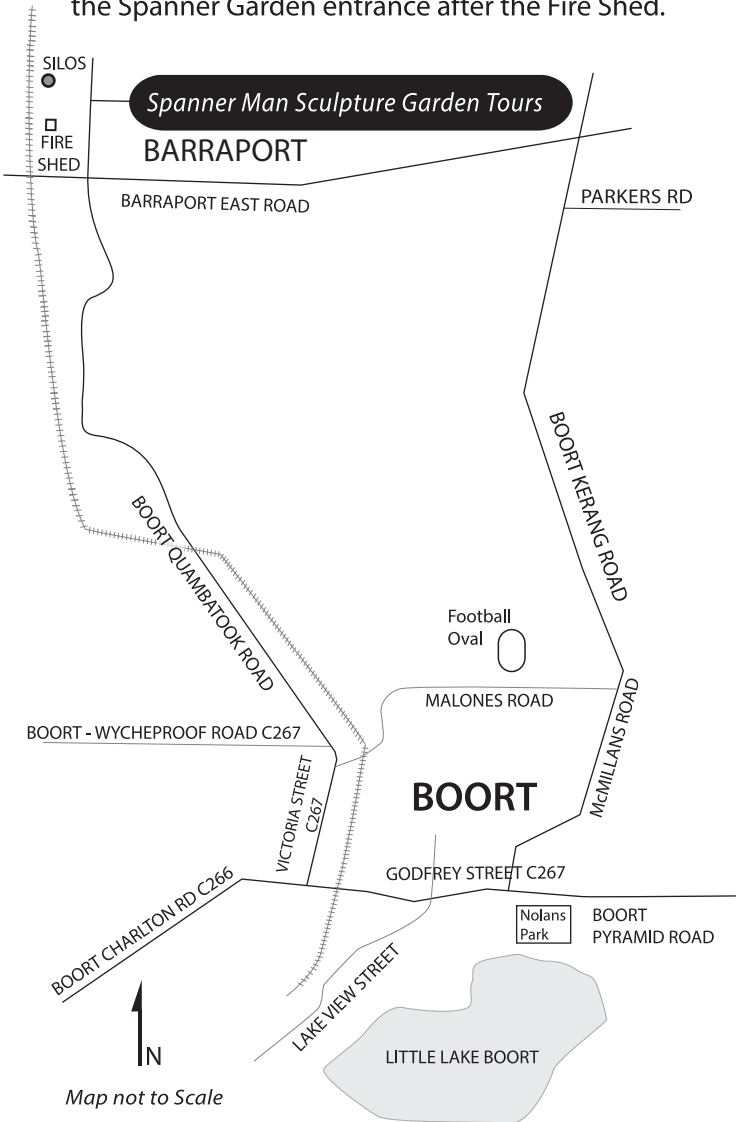

# Piccoli Family SPANNER MAN SCULPTURE GARDEN TOURS

**SPANNER MAN SCULPTURE GARDEN** - Leaving Boort drive 14km on the Boort Quambatook Rd and turn right into the Spanner Garden entrance after the Fire Shed.

<https://earth.google.com/web/>

Google earth address: 1314 Boort-Quambatook Road,  
Barraport Vic 3537, Australia